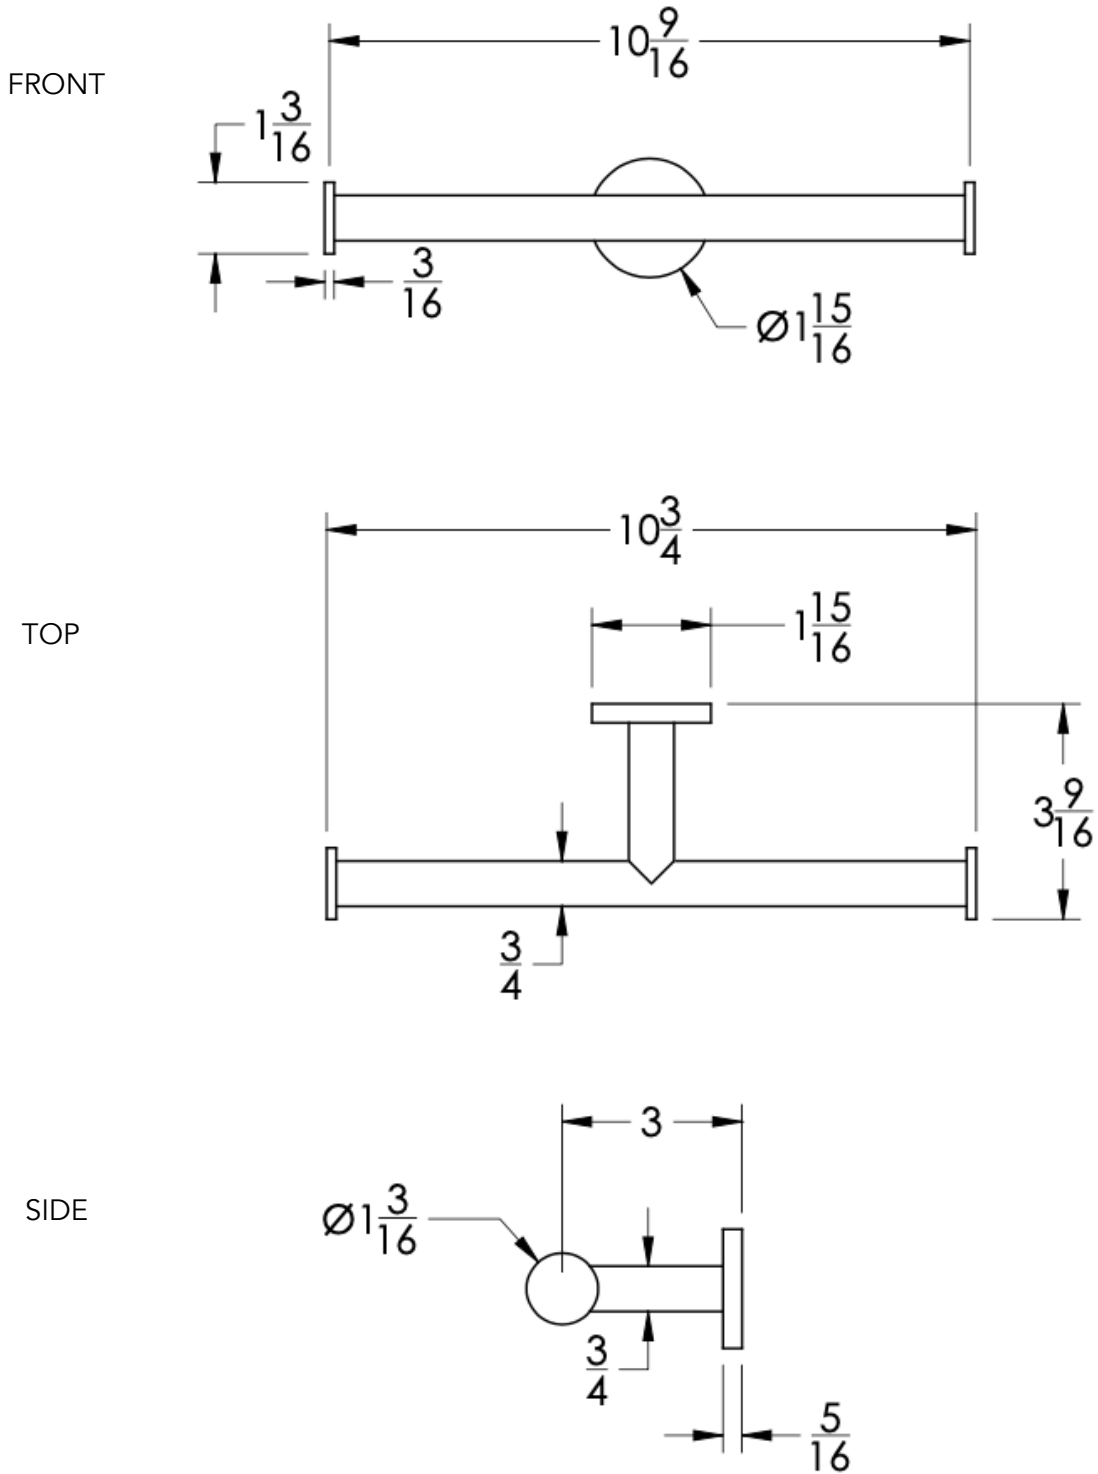

neelnox

LET
THERE
BE **DESIGN.**

FEATURES

- Premium 304 Grade Stainless Steel
- Solid Mount Construction
- Concealed Installation Hardware
- State of the art wall anchors included for installation on Dry wall or Tile

Dimensions in inches

NOTE: Dimensions subject to change without notice.